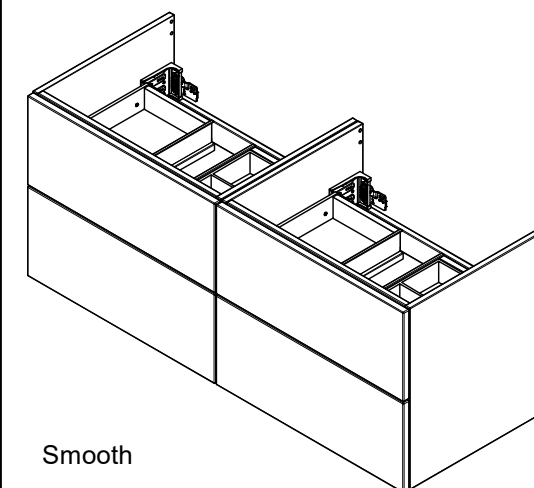

SMOOTH

*Plus Storage = -50mm

SHAPE

*Plus Storage = -50mm

FLOW

*Plus Storage = -50mm

WAVE

*Plus Storage = -50mm

INSTALLATION/GENERAL DIMENSIONS

Core 120D 140D 160D

3D VIEW:

Smooth

Flow

Shape

Wave

○ = Water outlet