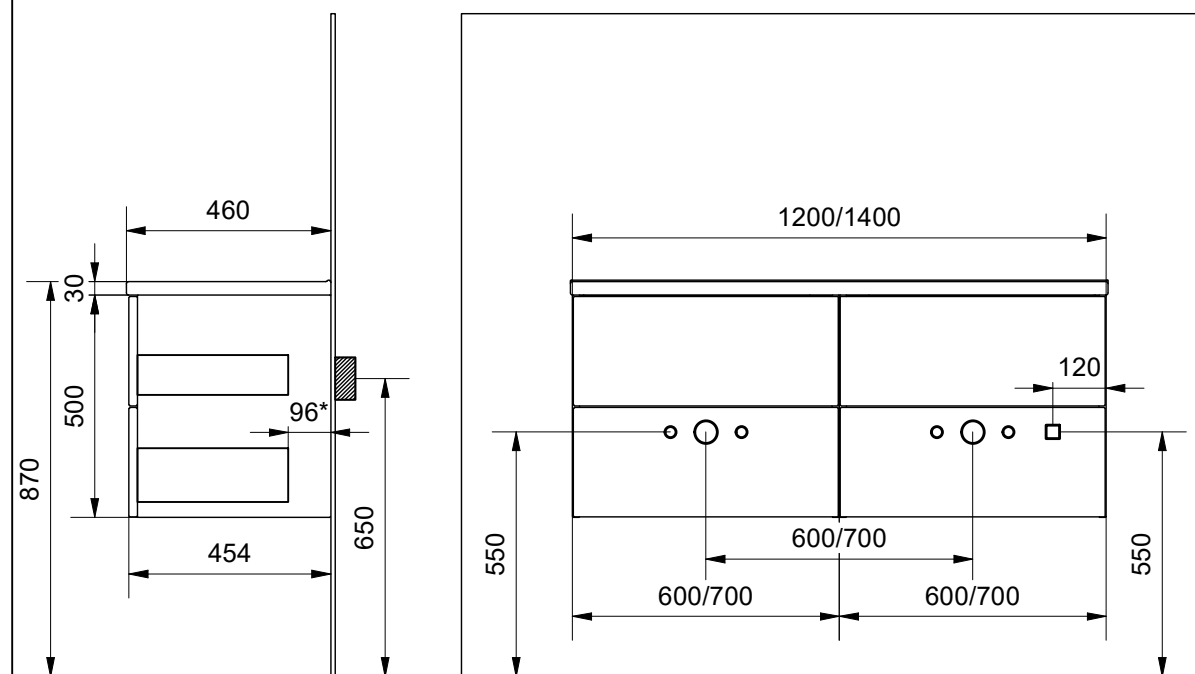

SMOOTH

*Plus Storage = -50mm

SHAPE

*Plus Storage = -50mm

FLOW

*Plus Storage = -50mm

WAVE

*Plus Storage = -50mm

INSTALLATION/GENERAL DIMENSIONS

Core 120D 140D 160D

3D VIEW:

Smooth

Flow

Shape

Wave

○ = Water outlet