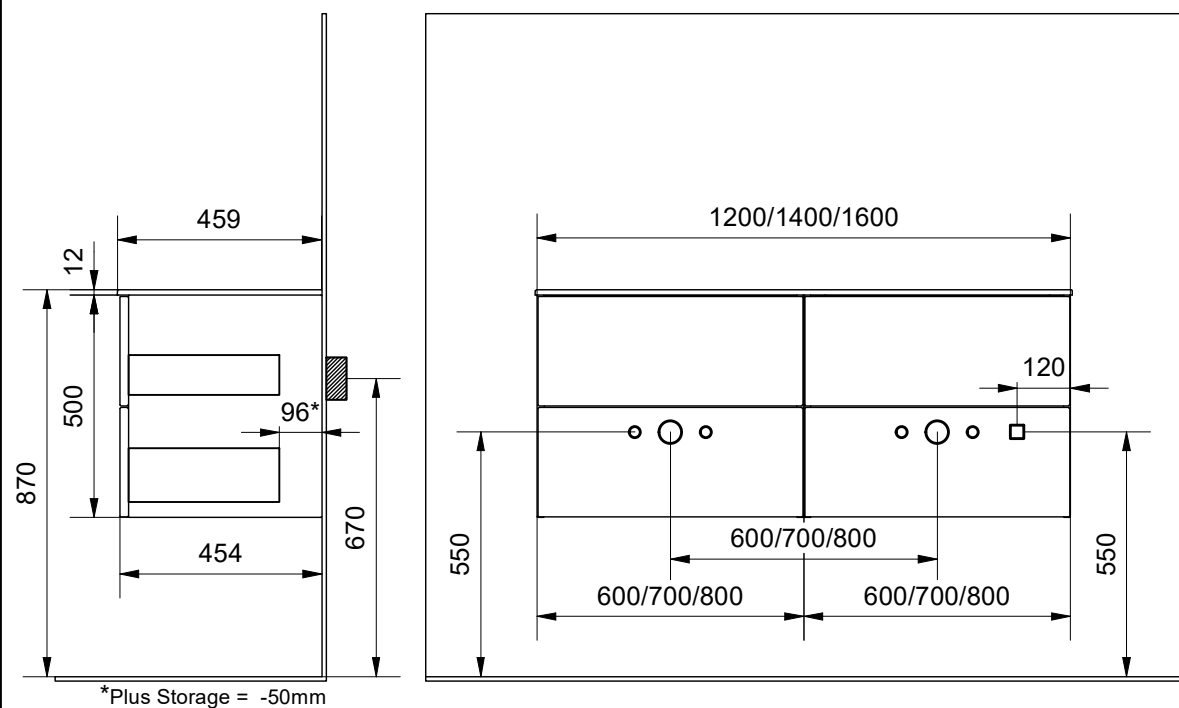

SMOOTH

*Plus Storage = -50mm

SHAPE

*Plus Storage = -50mm

FLOW

*Plus Storage = -50mm

WAVE

*Plus Storage = -50mm

INSTALLATION/GENERAL DIMENSIONS

Core 120D 140D 160D

3D VIEW:

Smooth

Flow

Shape

Wave

○ = Water outlet