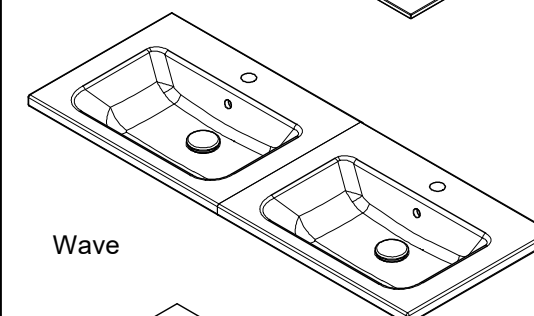

SMOOTH

*Plus Storage = -50mm

SHAPE

*Plus Storage = -50mm

FLOW

*Plus Storage = -50mm

WAVE

*Plus Storage = -50mm

INSTALLATION/GENERAL DIMENSIONS

Core 120D 140D 160D

3D VIEW:

Smooth

Flow

Shape

Wave

○ = Water outlet