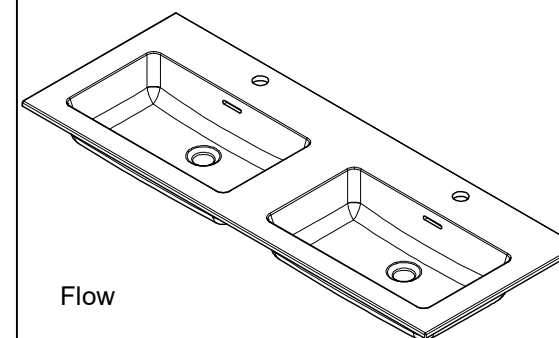

SMOOTH

*Plus Storage = -50mm

SHAPE

*Plus Storage = -50mm

FLOW

*Plus Storage = -50mm

WAVE

*Plus Storage = -50mm

INSTALLATION/GENERAL DIMENSIONS

Core 120D 140D 160D

3D VIEW:

Smooth

Flow

Shape

Wave

○ = Water outlet