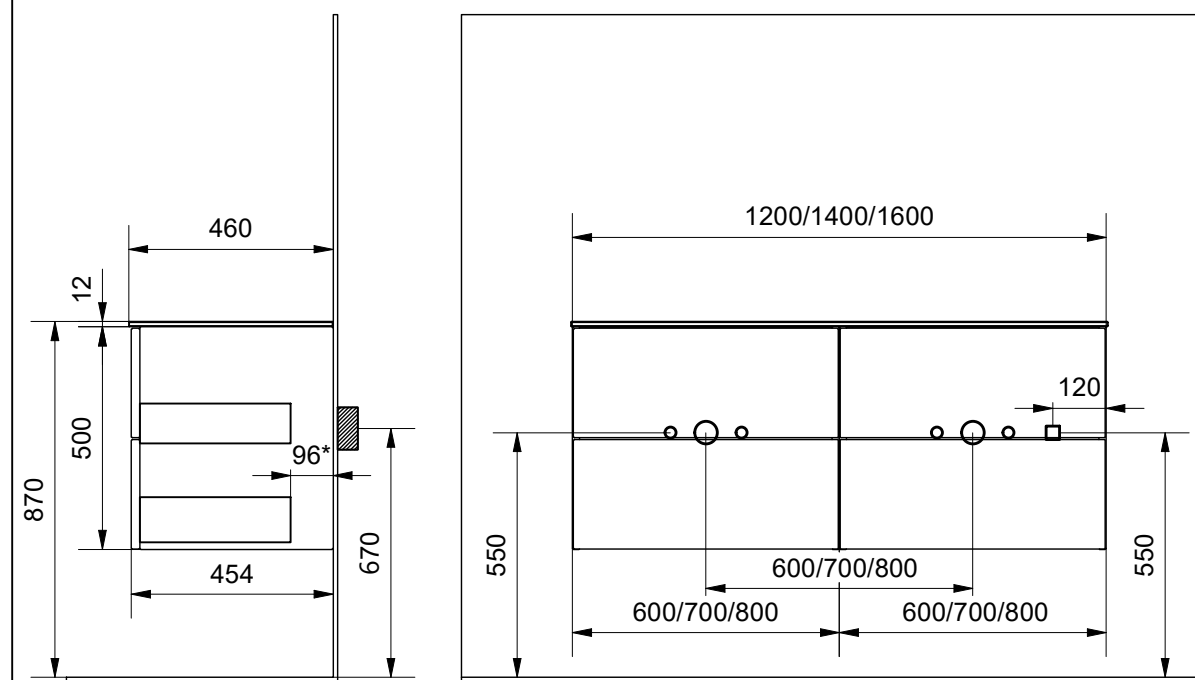

SMOOTH

*Plus Storage = -50mm

SHAPE

*Plus Storage = -50mm

FLOW

*Plus Storage = -50mm

WAVE

*Plus Storage = -50mm

INSTALLATION/GENERAL DIMENSIONS

Core 120D 140D 160D

3D VIEW:

Smooth

Flow

Shape

Wave

○ = Water outlet