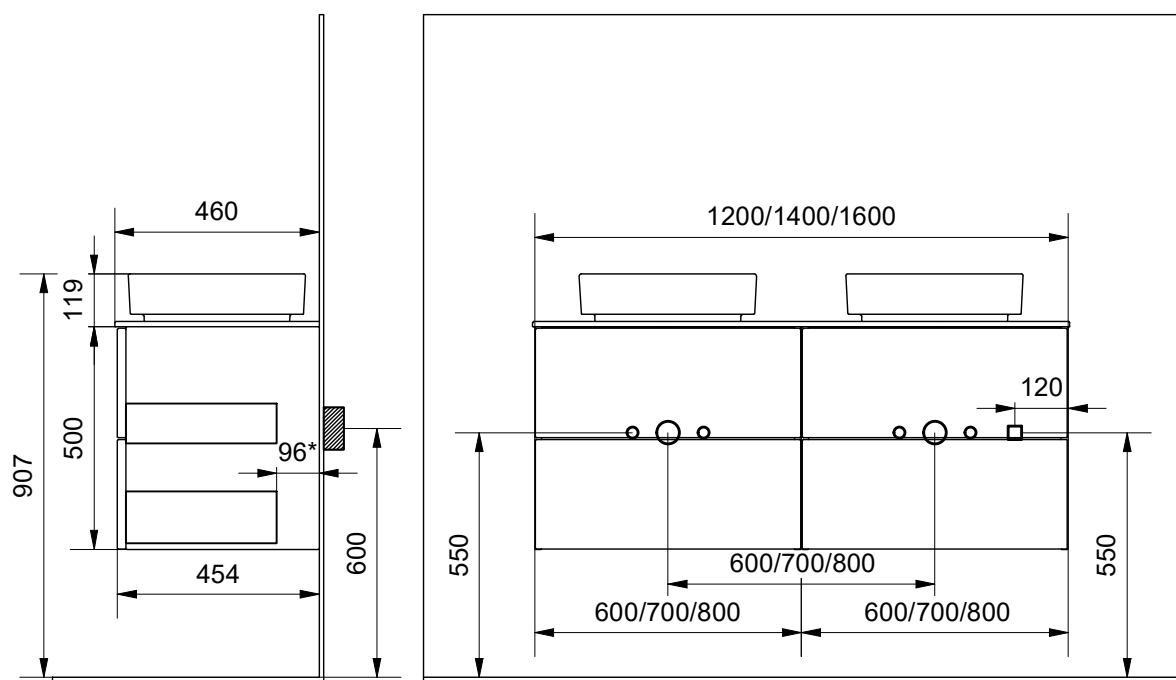

SMOOTH

*Plus Storage = -50mm

SHAPE

*Plus Storage = -50mm

FLOW

*Plus Storage = -50mm

WAVE

*Plus Storage = -50mm

INSTALLATION/GENERAL DIMENSIONS

Core 120D 140D 160D

3D VIEW:

Smooth

Flow

Shape

Wave

○ = Water outlet