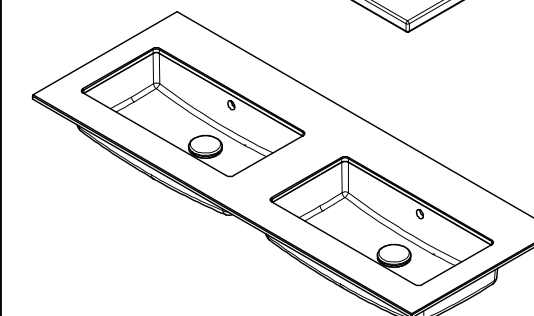

SMOOTH

*Plus Storage = -50mm

SHAPE

*Plus Storage = -50mm

FLOW

*Plus Storage = -50mm

WAVE

*Plus Storage = -50mm

INSTALLATION/GENERAL DIMENSIONS

Core 120D 140D 160D

3D VIEW:

Smooth

Flow

Shape

Wave

○ = Water outlet