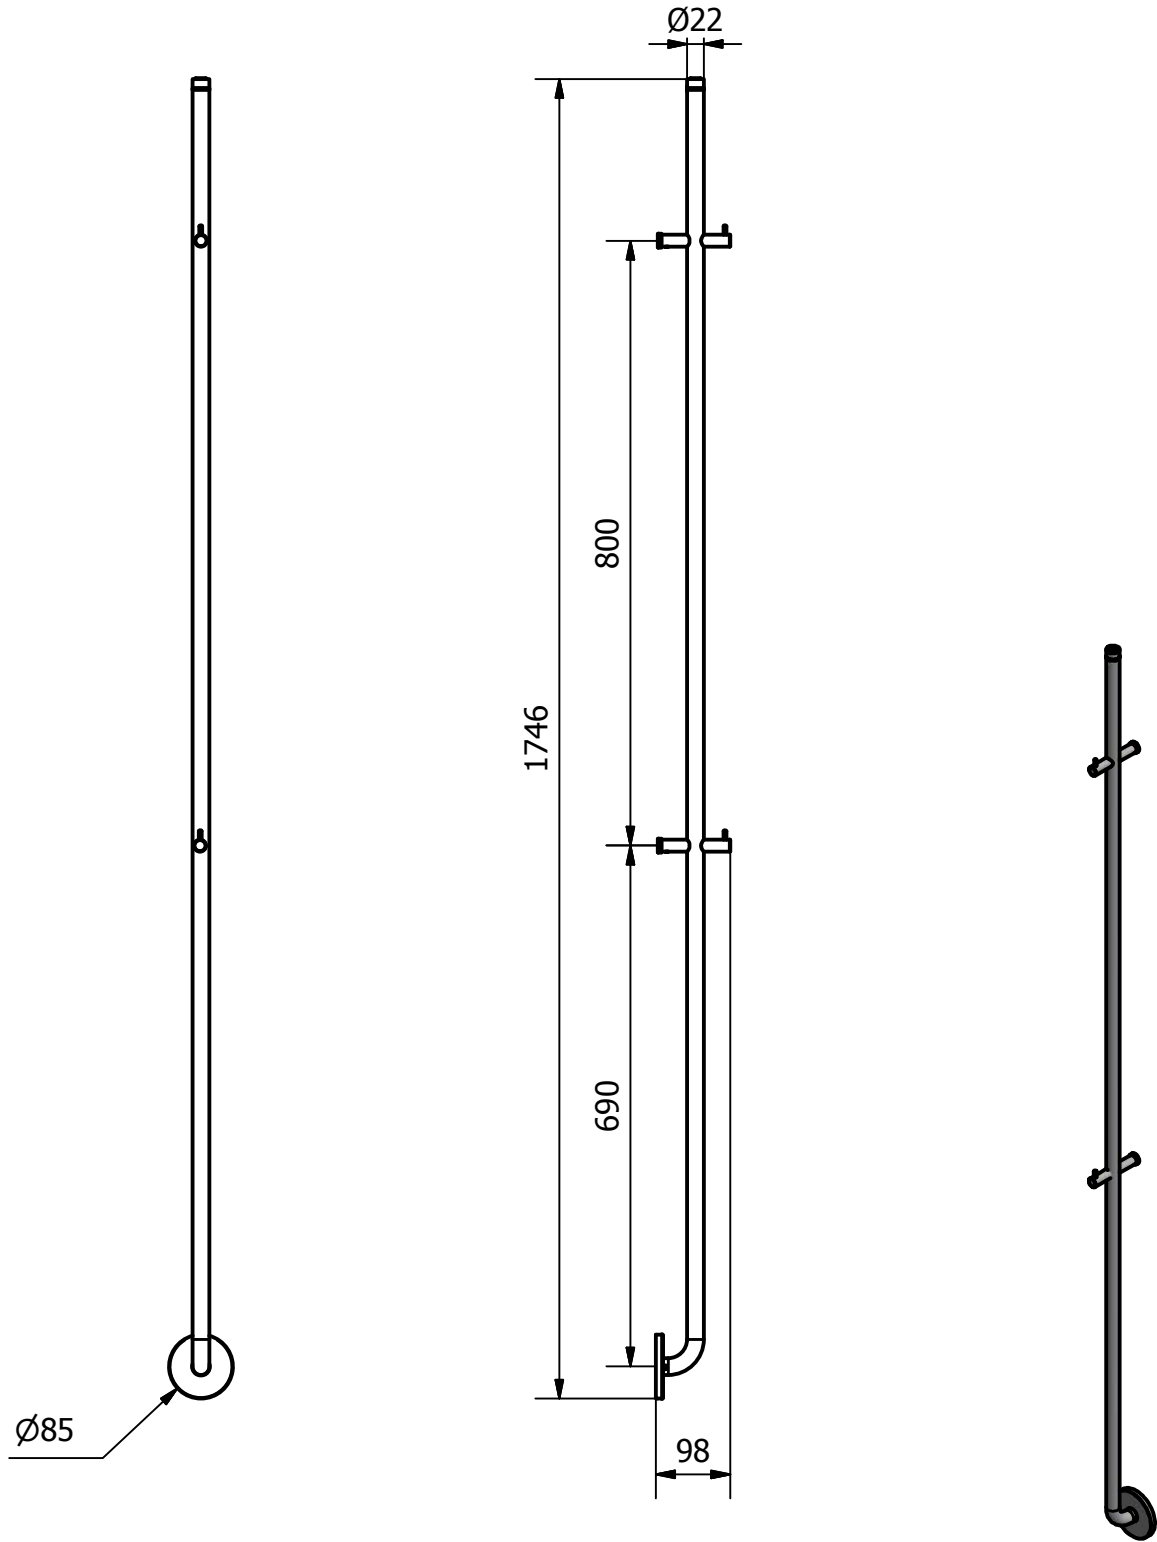

REV	DESCRIPTION	DATE	APPR.
1		2017-11-20	

This document must not be copied without our written permission, and the content's thereof must not be imparted to a third party nor be used for any unauthorized purpose. Contravention will be prosecuted.

Designed by PKP	Checked by	Approved by	Appr. Date	General tolerance ISO 2768 c	Weight N/A	Projection 	Scale 1 : 10		
ICONIC NORDIC ROOMS			INR			Title/Name LINE 1750		Sheet size A4	
						Drawing no./Article no 981201-170201		Rev. 1	Sheet 1 / 1