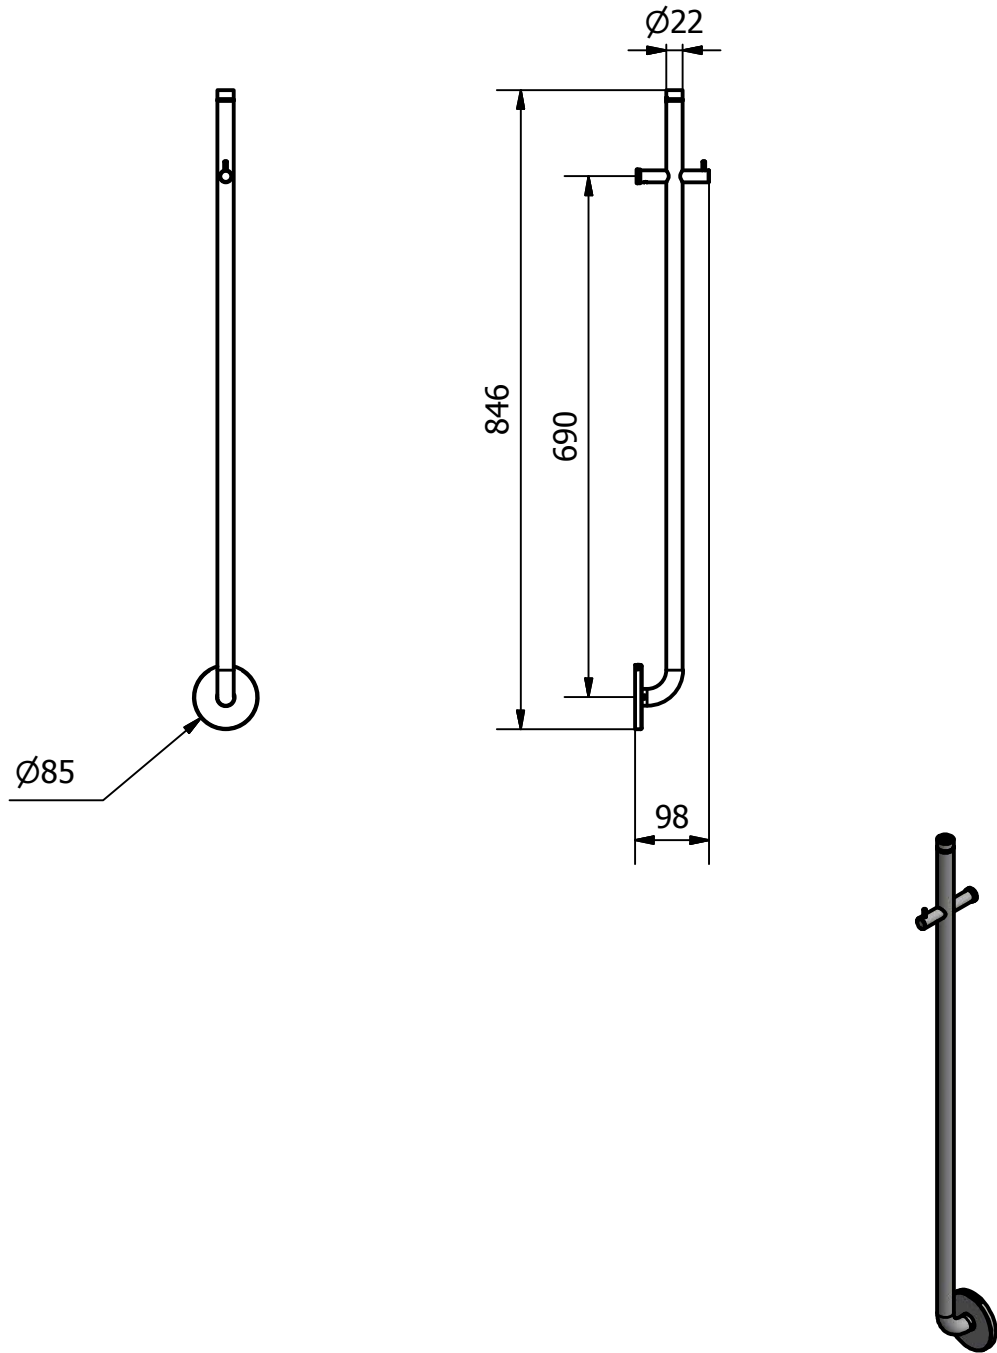

REV	DESCRIPTION	DATE	APPR.
1		2017-11-20	

This document must not be copied without our written permission, and the content thereof must not be imparted to a third party nor be used for any unauthorized purpose. Contravention will be prosecuted.

Designed by PKP	Checked by	Approved by	Appr. Date	General tolerance ISO 2768 c	Weight N/A	Projection 	Scale 1 : 10		
ICONIC NORDIC ROOMS			INR				Title/Name LINE 850		Sheet size A4
			Drawing no/Article no 981225-170201				Rev. 1	Sheet 1 / 1